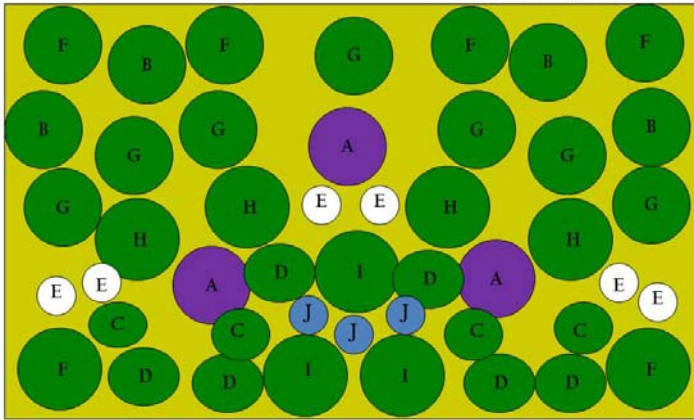

Wet Woodland Seasonal Color Changes

Wet Woodland-May-June